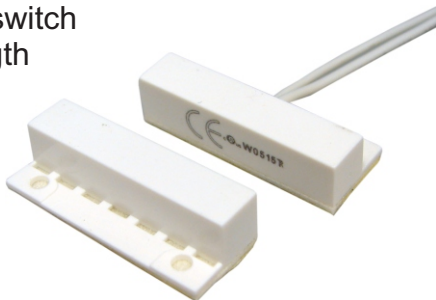

TAGS-ADHFMWH

Flange surface mount magnetic contact

- Self adhesive reed switch
- 1.32" (33.6mm) length
- 0.3" (7.5mm) height
- 0.51" (13mm) width
- White colour
- .83" (21mm) gap
- 12" (305mm) leads

CLOSED LOOP