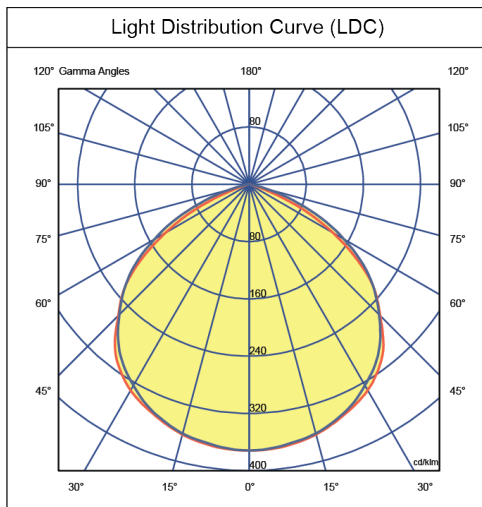

FLORYN FLA

Exterior Lighting / Flood Light

Lighting Data