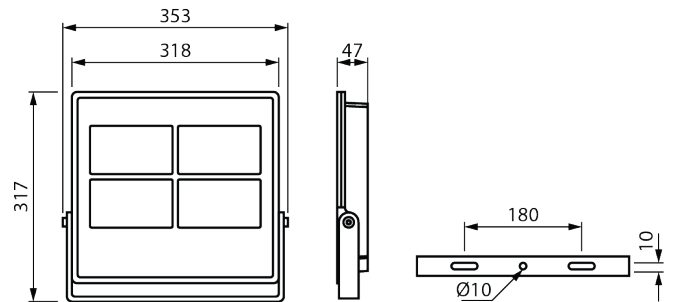

Dimensions

davislighting.com

davislighting.com.au

All photometric and electrical data published are of $\pm 10\%$ tolerance. Characteristics and specifications may change without notice. All electrical installations / connections should be carried out by a suitably qualified person. Application images are indicative only and may not contain actual Davis product. The information contained in this publication is typical and must not be interpreted as a guarantee of individual product performance.

Generated on: 10-02-2021
Copyright © 2021 Davis Lighting. All Rights Reserved.