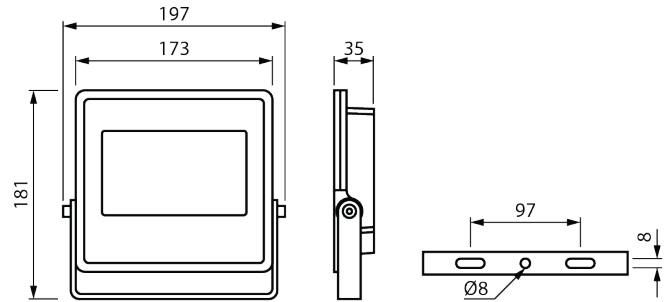

Packaging Details

Model	FLA50G15K
Product Carton Qty per box (pc)	1
Product Carton Dimension (mm)	195 x 45 x 190
Master Carton Qty per box (pc)	20
Master Carton Dimension (mm)	410 x 290 x 410
Master Carton Weight (kg)	24.5

FLORYN FLA

Exterior Lighting / Flood Light

Lighting Data

Dimensions

davislighting.com

davislighting.com.au

All photometric and electrical data published are of $\pm 10\%$ tolerance. Characteristics and specifications may change without notice. All electrical installations / connections should be carried out by a suitably qualified person. Application images are indicative only and may not contain actual Davis product. The information contained in this publication is typical and must not be interpreted as a guarantee of individual product performance.