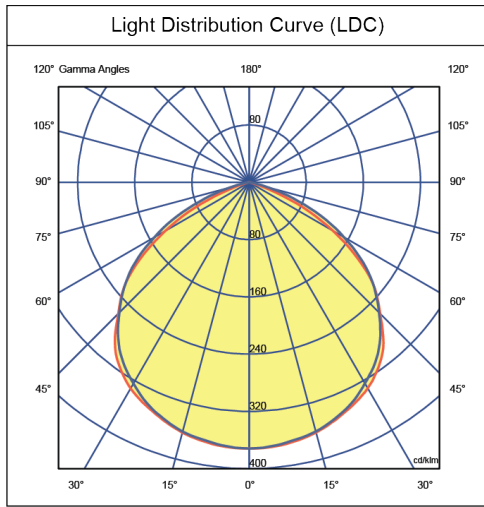

FLORYN FLA

Exterior Lighting / Flood Light

Lighting Data