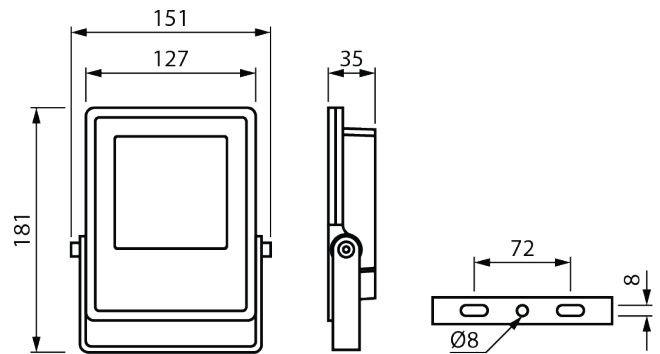

## Packaging Details

Model	FLA30G15K
Product Carton Qty per box (pc)	1
Product Carton Dimension (mm)	158 x 45 x 190
Master Carton Qty per box (pc)	24
Master Carton Dimension (mm)	340 x 290 x 410
Master Carton Weight (kg)	22.5

## Dimensions

davislighting.com

davislighting.com.au

All photometric and electrical data published are of  $\pm 10\%$  tolerance. Characteristics and specifications may change without notice. All electrical installations / connections should be carried out by a suitably qualified person. Application images are indicative only and may not contain actual Davis product. The information contained in this publication is typical and must not be interpreted as a guarantee of individual product performance.