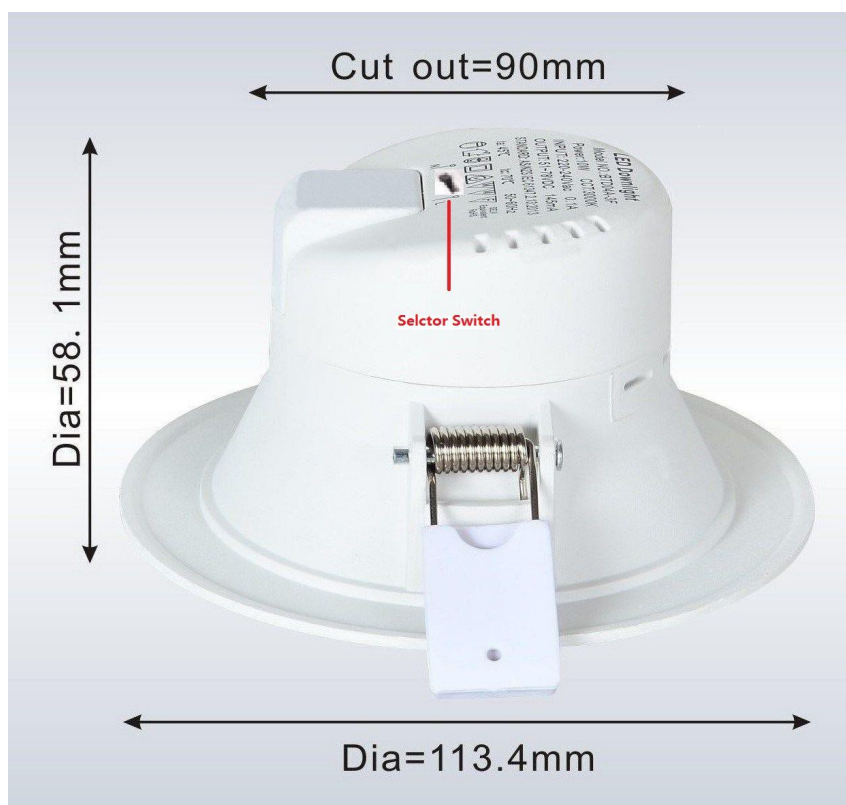

# CLOUR CHANGING LED DOWNLIGHT

These general purpose LED light fitting is designed with robust polycarbonate fitting for the budget cost. The fitting is suitable for a range of home lighting or commercial applications. The fitting is also dimmable to give even further flexibility in the lighting control

Product Code	Voltage (V)	Wattage (W)	Power Factor	Luminous Flux (Lm)	Beam Angle	CRI	Colour temp	Dimmable
BTD0CC-12W	240V AC	12W	>0.85	88lm/w-cw	120	>80	5500K 4000K 3000K	Yes

\*Available in robust aluminium finish and polycarbonate fitting for the budget conscious

## Product features:

- Switchable between Warm White (3000K), Cool White (4000K) & Daylight (5500K)
- Rated for IC
- Available in white and brushed chrome trim
- IP 44 including wet area
- High efficiency LED SMD with quality integrated driver insulation
- Long life span of 35,000 hours
- AU Plug with flex

Distance (M)	BEAM ANGLE 120 DEG	
	Avg/Max (lux)	Diameter (M)
1	84	3.39
1.5	37	5.09
2	21	6.79
2.5	14	8.48
3	9	10.18

Cool White  
5500K

Bright white  
4000K

Warm white  
3000K