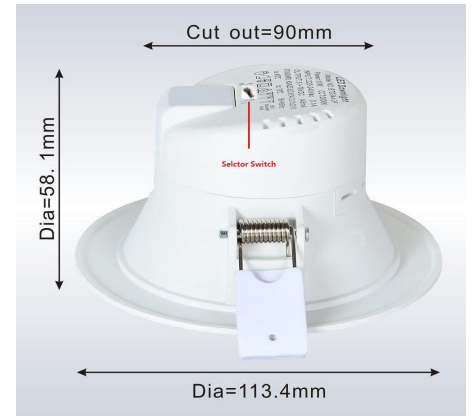

COLOR CHANGING LED DOWNLIGHT

These general purpose LED light fitting are designed with robust polycarbonate fitting. The fitting are suitable for a range of home lighting or commercial applications. The fittings are dimmable to give even further flexibility in lighting control.

Product Code	Voltage (V)	Wattage (W)	Power Factor	Luminous Flux (Lm)	Beam Angle	CRI	Colour temp	Dimmable
BTD0CC-12W	240V AC	12W	>0.85	88lm/w-cw	120	>80	5500K 4000K 3000K	Yes

Product features:

- Switchable between Warm White (3000K), Cool White (4000K) & Daylight (5500K)
- Polycarbonate front fascia ring with acrylic diffuser
- Fixed head downlight
- Rated for IP44 including wet area
- High efficiency LED SMD with quality integrated driver insulation
- Long life span of 35,000 hours
- AU Plug with flex

Distance (M)	BEAM ANGLE 120 DEG	
	Avg/Max (lux)	Diameter (M)
1	84	3.39
1.5	37	5.09
2	21	6.79
2.5	14	8.48
3	9	10.18

Cool White
5500K

Bright white
4000K

Warm white
3000K