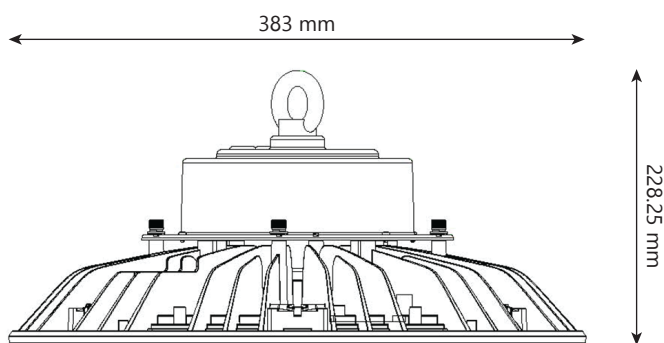

### Features

- Fin-type radiator technology, better heat dissipation
- Modern design, less weight, easy installation
- Meanwell driver, PF>0.95, life span>50,000hours
- Philips 3030 LED, CRI>80, lamp efficiency 130lm/W
- Available with 60° and 120° beam angle
- Multiple power options, 150W/200W/240W
- 5 year warranty

### Product Dimensions

Whole Range: 383 x 228.25 m

Model	UFO150	UFO200	UFO240
Power	150W	200W	240W
Lumens	19500lm	26000lm	28800lm
LED Brand	Phillips	Phillips	Phillips
LED Type	3030 SMD	3030 SMD	3030 SMD
LED Qty	196pcs	238pcs	238pcs
Driver Brand	Meanwell	Meanwell	Meanwell
Current	1.7A	2.1A	2.5A
Voltage	AC100-277V	AC100-277V	AC100-277V
Power Factor	0.95	0.95	0.95
IP Rating	IP65	IP65	IP65
Body Material	Aluminium	Aluminium	Aluminium
Operating Temp.	-30°C - + 50°C	-30°C - + 50°C	-30°C - + 50°C
Net Weight	5.8KG	6.6KG	6.6KG
Gross Weight	6.5KG	7.3KG	7.3KG
Product Dimension	383 x 228.25mm	383 x 228.25mm	383 x 228.25mm
Carton Size	460 x 460 x 220mm	405 x 405 x 197mm	405 x 405 x 197mm
Rated Lifespan	50,000hrs	50,000hrs	50,000hrs
Warranty	5yrs	5yrs	5yrs