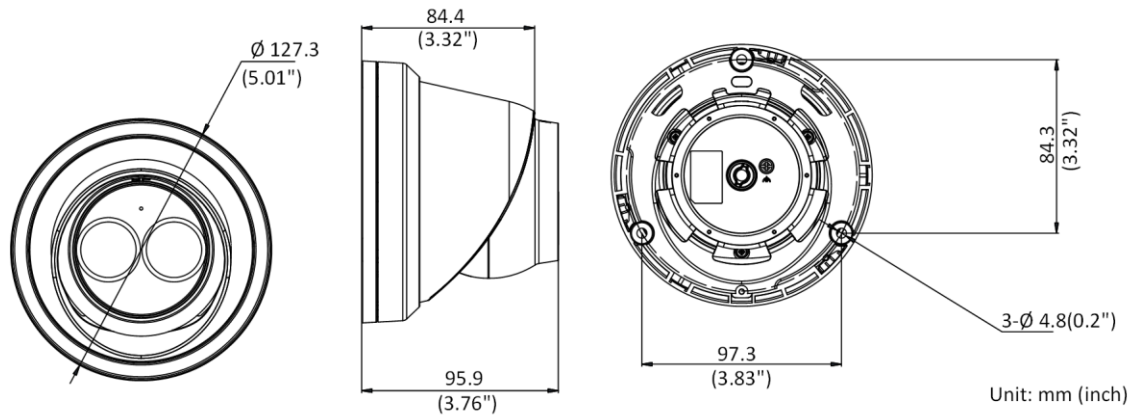

User/Host	Up to 32 users, 3 levels: administrator, operator and user
Client	HiLookVision PC Client, HiLookVision App
Web Browser	Plug-in required live view: IE8+, Chrome 41.0-44, Mozilla Firefox30.0-51, Safari8.0-11 Plug-in free live view: Chrome 45.0+, Mozilla Firefox52.0+
<b>Interface</b>	
Communication Interface	1 RJ45 100M self-adaptive Ethernet port
Audio	1 audio input (built-in microphone), mono sound
Video Output	No
Interface Style	Pigtail style interface
On-board storage	Built-in micro SD/SDHC/SDXC slot, up to 128 GB
<b>General</b>	
Firmware Version	5.5.83
Web Client Language	32 languages English, Russian, Estonian, Bulgarian, Hungarian, Greek, German, Italian, Czech, Slovak, French, Polish, Dutch, Portuguese, Spanish, Romanian, Danish, Swedish, Norwegian, Finnish, Croatian, Slovenian, Serbian, Turkish, Korean, Traditional Chinese, Thai, Vietnamese, Japanese, Latvian, Lithuanian, Portuguese (Brazil)
General Function	Anti-flicker, three streams, heartbeat, mirror, 4 regions of privacy mask
Reset	Reset via reset button on camera body, web browser and client software
Startup and Operating Conditions	-30 °C to 60 °C (-22 °F to 140 °F), humidity 95% or less (non-condensing)
Storage Conditions	-30 °C to 60 °C (-22 °F to 140 °F), humidity 95% or less (non-condensing)
Power Supply	12 VDC ± 25%, Φ 5.5 mm coaxial power plug; PoE (802.3af, class 3)
Power Consumption and Current	12 VDC, 0.5 A, max. 6 W; PoE (802.3af, 36 V to 57 V), 0.3 A to 0.2 A, max. 7.5 W
Material	Metal
Dimensions	Camera: Φ 127.3 × 95.9 mm (5" × 3.8") With package: 150 × 150 × 141 mm (5.9" × 5.9" × 5.6")
Weight	Camera: Approx. 635 g (1.4 lb.) With package: Approx. 890 g (1.96 lb.)
<b>Approval</b>	

## Dimensions