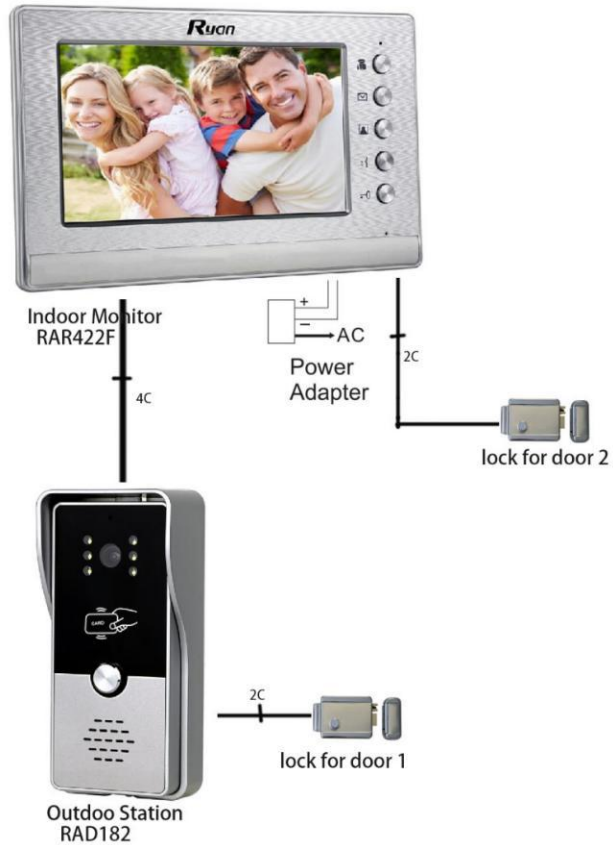

4wires Intercom Villa System Diagram

Wifi Cloud VDP

Simple 4wires Video Door Phones Connection Diagram

(1 Standard Set = 1 Outdoor Station + 1 indoor monitor + 1 Adapter)

Detailed connection diagram