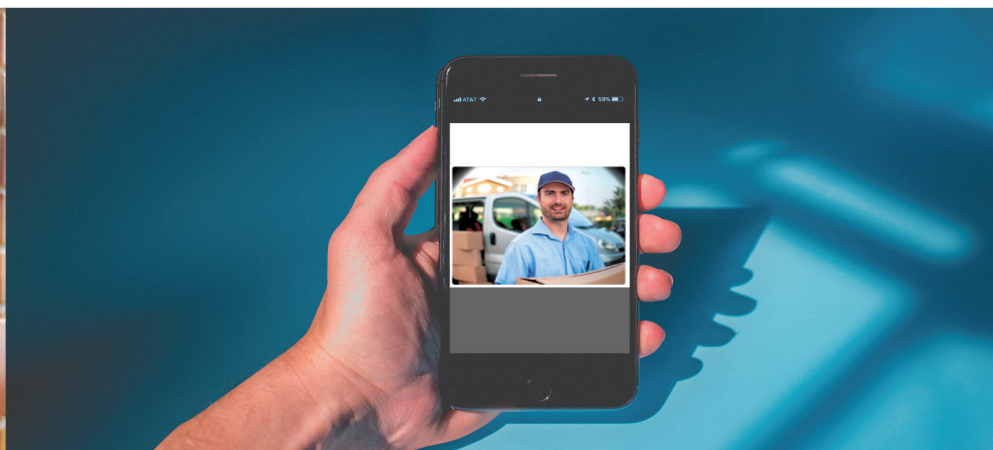

Platinum

HD INTERCOM
combines innovative features with
precision engineering

The Platinum video intercom is a cost-effective premium door entry solution providing HD colour resolution and modern monitor design with touch screen controls. The intuitive GUI allows for easy navigation of features such as internal communication, recording and monitoring of CCTV cameras.

The metal IP65 rated 2MP door camera offers superior night vision due to the Crystal IR filters that enhance color during the day and improve brightness at night. It offers a remarkable 120-degree wide viewing angles both vertically and horizontally to help identify and clearly see who is at the front door.

The keypad front door model allows you to open the gate with your very own personal password using the built-in keypad or with an RFID card reader which allows you to scan registered

cards/tags for quick, secure access. No more worrying about misplaced keys or lockouts!

Our unique system gives you the ability to view, hear, and speak with anyone at your doorstep using your mobile or tablet thanks to the built in WIFI function. You can be out the back entertaining in the garden or upstairs looking after the kids and still be able to see, talk or release the front gate or door using the TUYA App. In case you missed a visitor, the monitor has a SD Card memory function which can store and take snapshots or record based on advanced motion detection or when a doorbell press is triggered.

The Platinum intercom is the perfect 4 wire system to all modern homes for security and lifestyle.