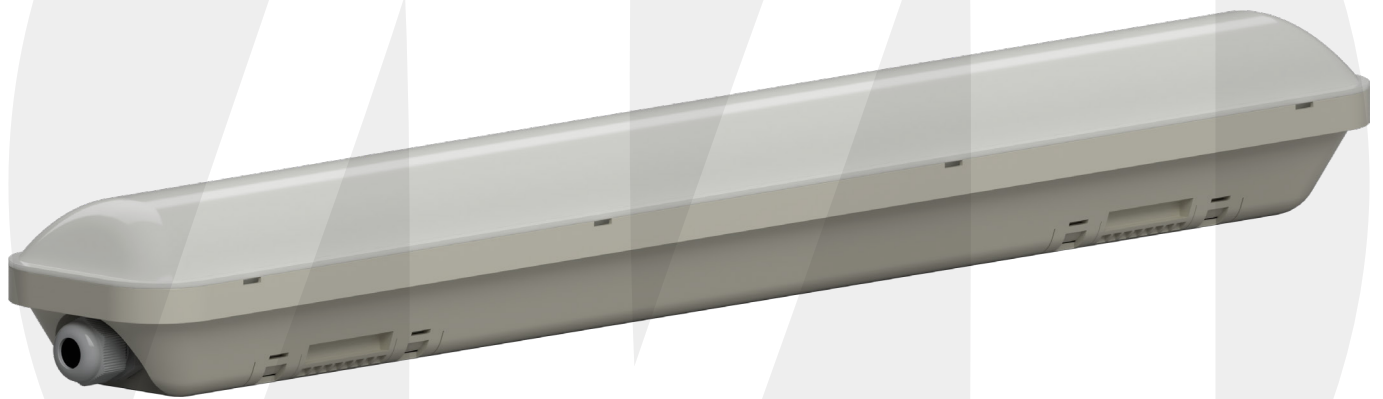

## FEATURES & BENEFITS

- Sleek slimline design
- No lens clips required
- Quick wiring access point
- LED driver and LED chip SMD 2835
- SAA approved
- 3 year warranty

**DOMESTIC/  
TEMPORARY  
LIGHTING**

## SPECIFICATIONS

Materials:	Lens & base - UV stabilised polycarbonate Mounting brackets - 304 stainless steel
Weatherproof rating:	IP65
Vandal resistance:	IK08
Colour:	6500K daylight
Operating temperature:	-20 °C to 40°C
Lumen/watt:	83lm/W (36W)
Power factor:	0.9

## DIMENSIONS

Code	Length (mm)	Height (mm)	Width (mm)
CAP-18WCW	600	86	66
CAP-36WCW	1180	86	66

## LED WEATHERPROOF FITTINGS - CAPRICORN IP65 RANGE

Code	Description	Lumens	Packing	MOQ	Ctn
CAP-18WCW	Capricorn IP65 LED Fitting - 600mm 18W	1500	1	1	12
CAP-36WCW	Capricorn IP65 LED Fitting - 1200mm 36W	3000	1	1	8